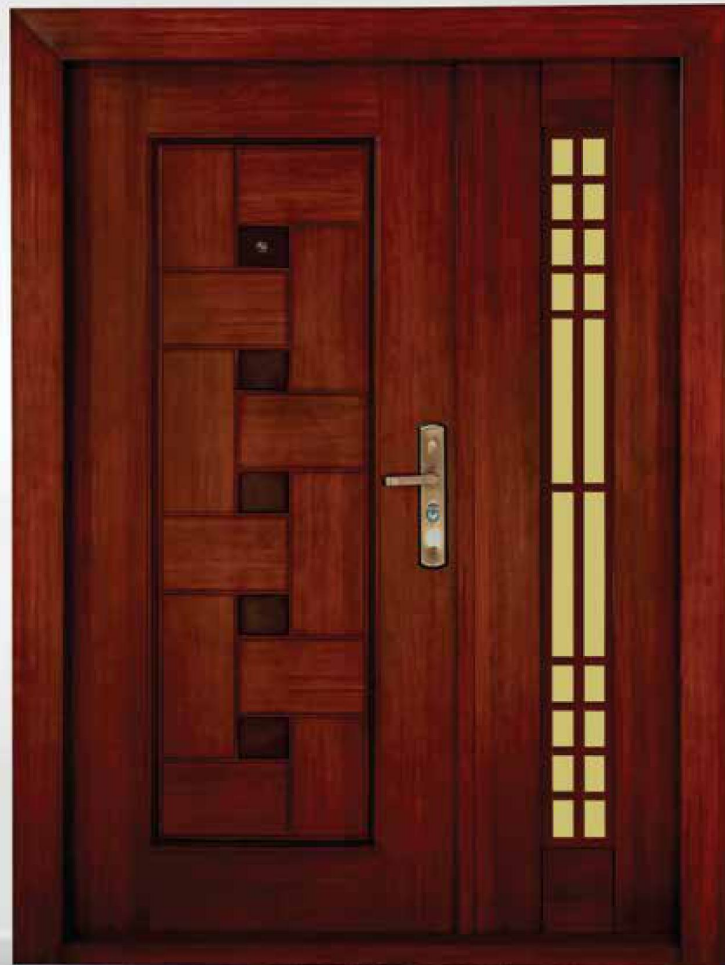

Solid Defense Stunning Design

The ultimate safeguard for your home

PETRA®
STEEL DOOR & MORE

PTR 100

Every Petra Premium Steel Door is meticulously engineered to ensure a precise fit and smooth operation. With precision hinges and advanced locking mechanisms, these doors offer effortless opening and closing, providing you with convenience and peace of mind.

2050x880x70 mm | 5" SL
2050x880x70 mm | 5"
2050x980x70 mm | 6"
2050x1080x70 mm | 6" 9"
2050x1200x70 mm | 6" 9"