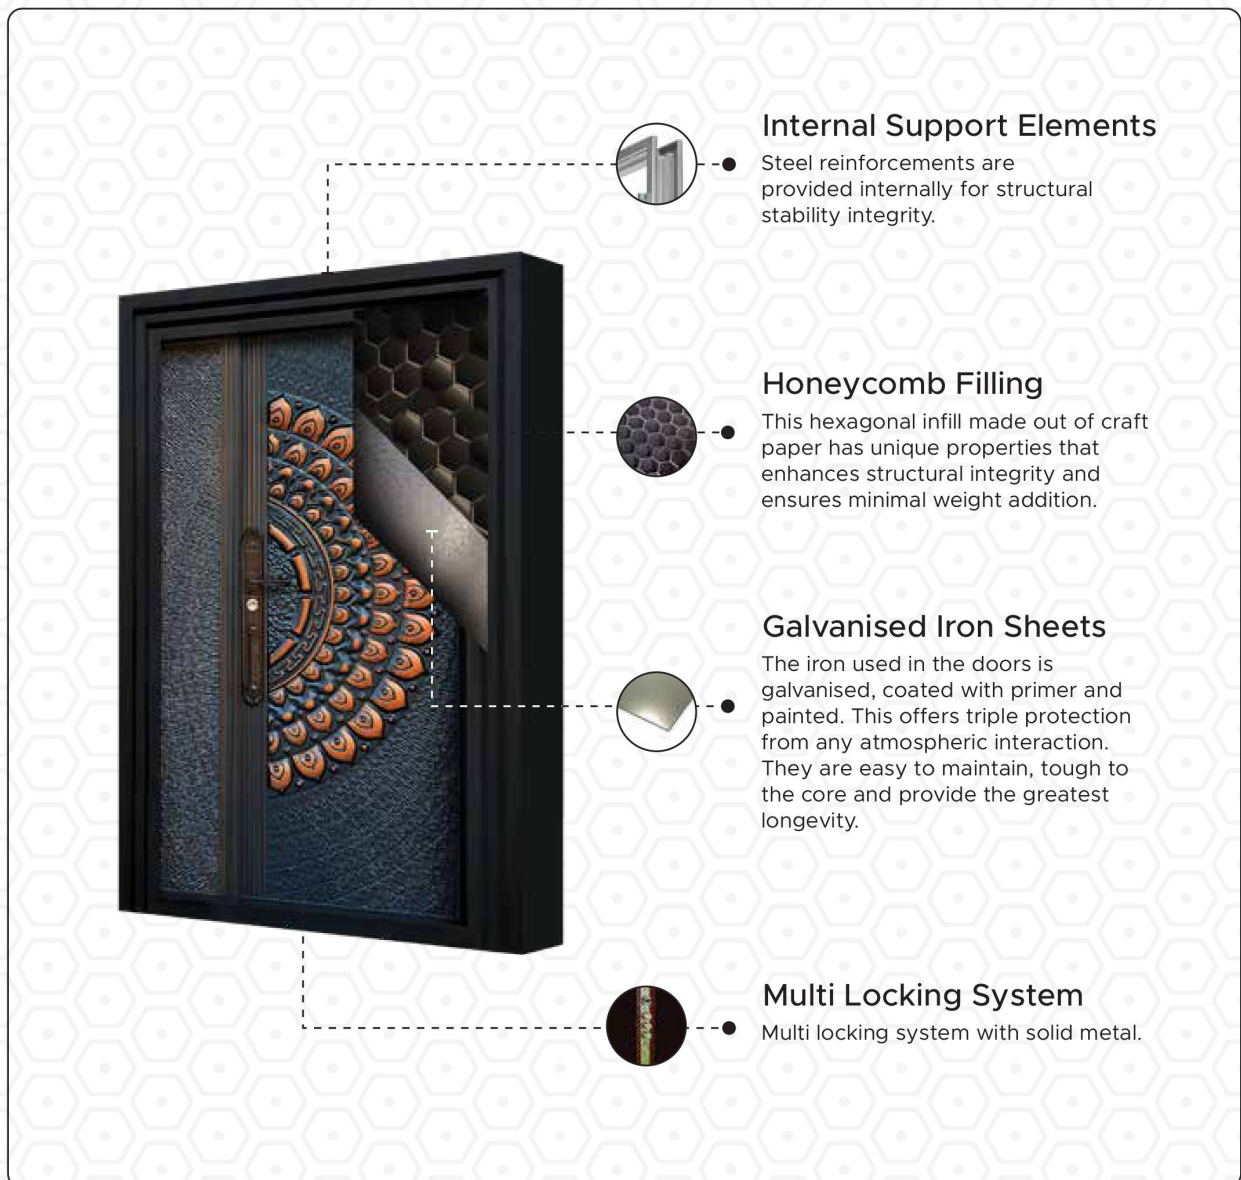

Inside-out

Doors are designed to be fully flushed without any joints on the surface. The door and the frame are provided with adequate internal reinforcement in specific areas where hardware is mounted for additional strength.

The honeycomb infill has high crushing strength leading to impact resistance. The infill material also ensures there is no metallic noise while the doors are knocked or closed.

The frame is made with mitered joints. It arrives in knocked-down form and is assembled on site. The frame is mounted on the wall opening with suitable anchor fasteners. The frame can also be filled with PUF or cement slurry (as required) to give a solid feel.