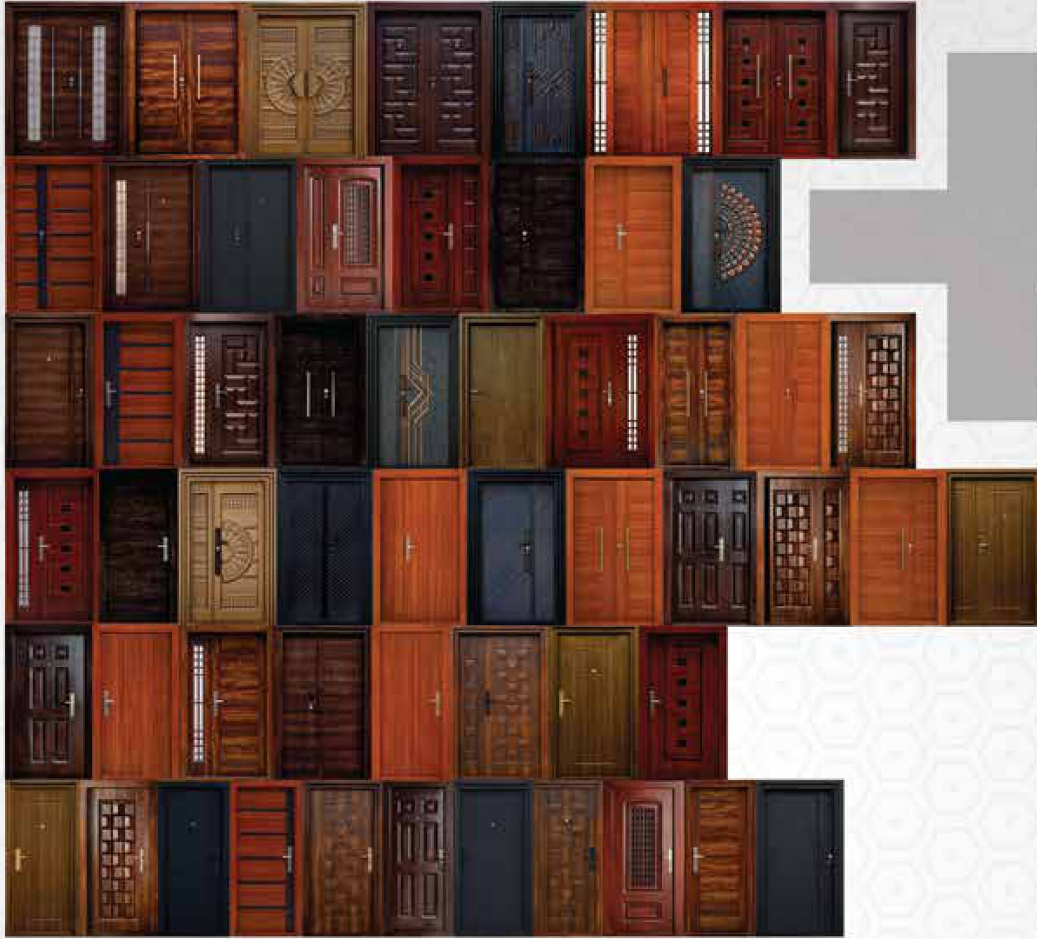

We are Expanding!

With innovative models and a growing network of partners, we are expanding our presence across the nation.