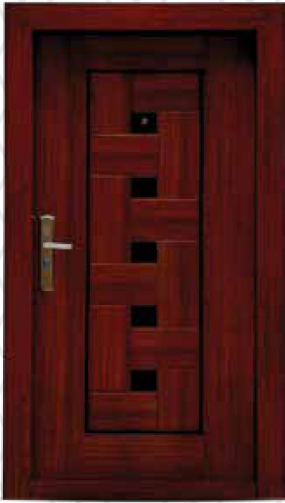

2050x880x70 mm | 5" SL
2050x880x70 mm | 5"
2050x980x70 mm | 6"
2050x1080x70 mm | 6" 9"